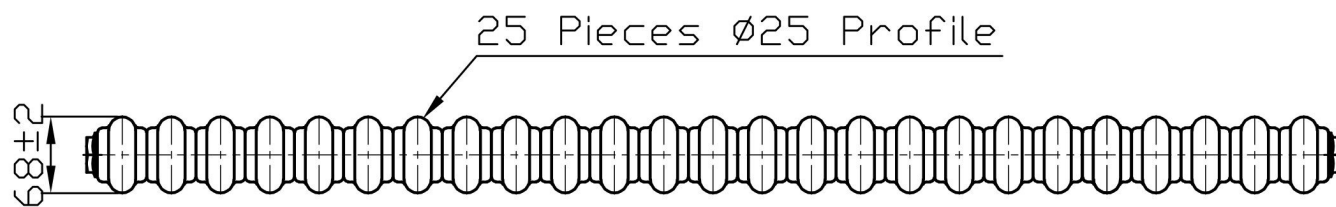

Imperia 2 Column Horizontal 450 x 1145mm. Painted

Technical Drawing

Unit: mm

Eastbrook

Eastbrook Road, Gloucester GL4 3DB

Technical Helpline : 01452 317890

Mon - Fri / 8am - 5pm

Email : technical@eastbrookco.com