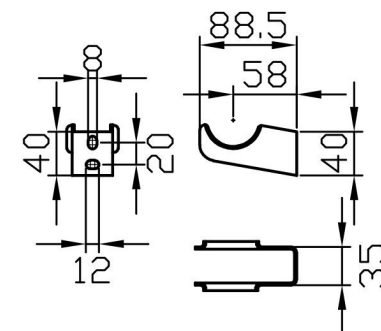

# Imperia 2 Column Horizontal 450 x 1145mm. Painted

## Technical Drawing

Unit: mm

**Eastbrook** 

Eastbrook Road, Gloucester GL4 3DB

Technical Helpline : 01452 317890

Mon - Fri / 8am - 5pm

Email : [technical@eastbrookco.com](mailto:technical@eastbrookco.com)