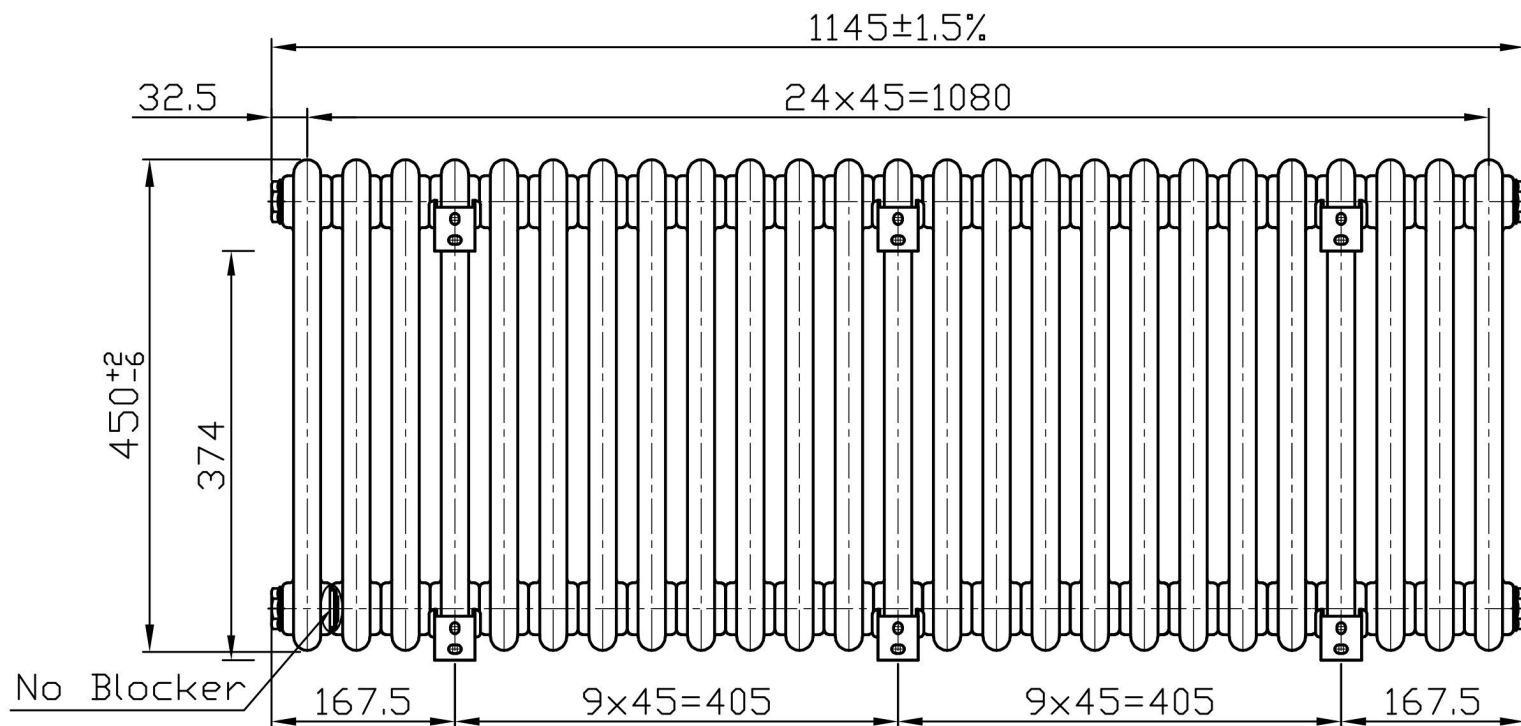

Imperia 2 Column Horizontal 450 x 1145mm. Painted

Technical Drawing

Unit: mm

Eastbrook

Eastbrook Road, Gloucester GL4 3DB

Technical Helpline : 01452 317890

Mon - Fri / 8am - 5pm

Email : technical@eastbrookco.com